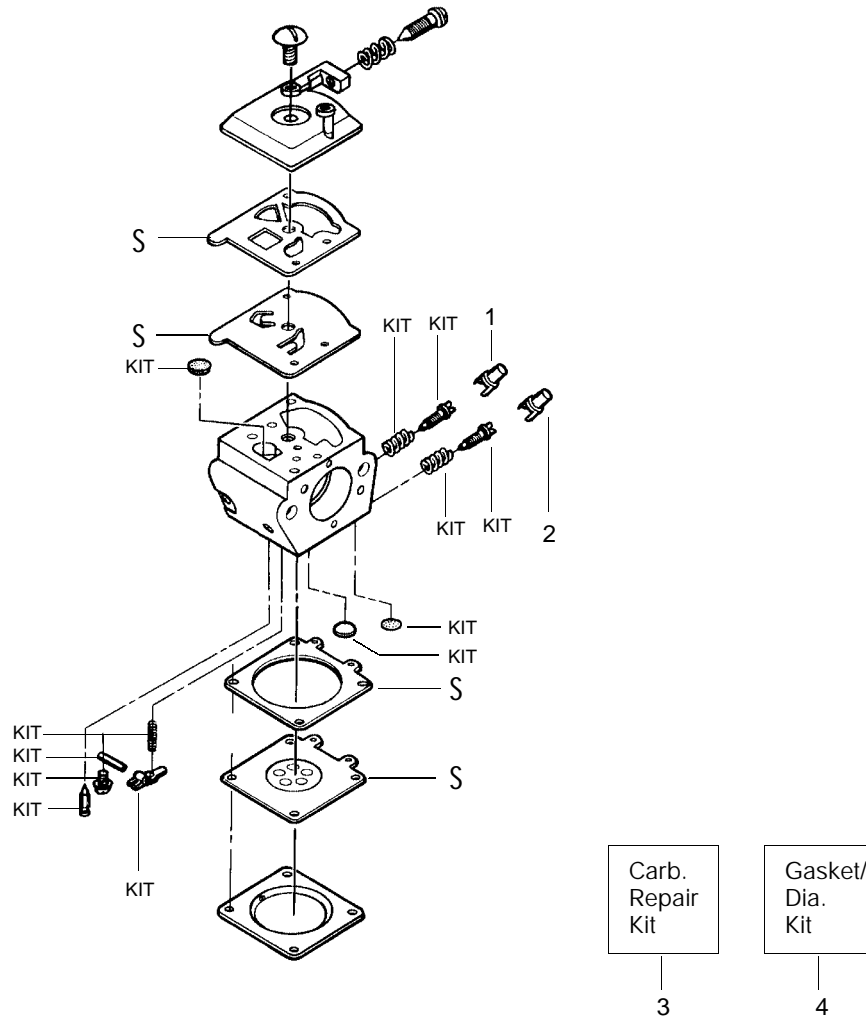

Carburetor Assembly # 530071510 (WT-540)

Ref.	Part No.	Description
1.	530038479	Limiter Cap-High
2.	530038478	Limiter Cap-Low
3.	530069825	Carburetor Repair Kit (KIT = Indicates Contents)
4.	530069844	Gasket Diaphragm Kit (D Indicates Contents)