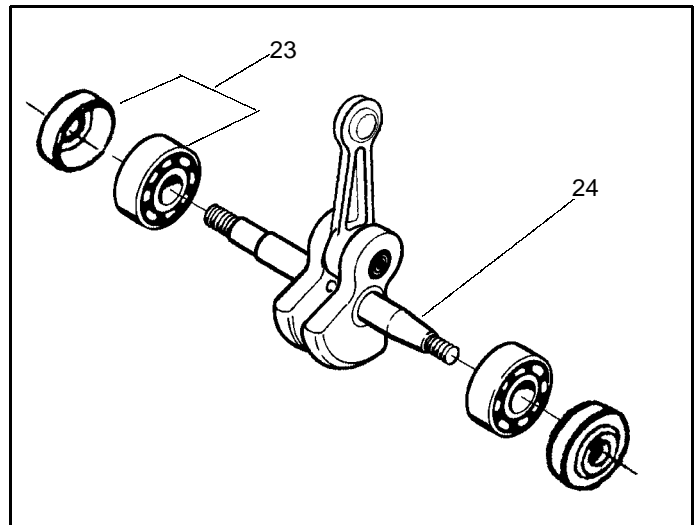

Ref.	Part No.	Description	Ref.	Part No.	Description
1	530029813	Assy-Turbo Air Cleaner	13	530015968	Stud - Carb.
2	530019203	Seal - Turbo Clean	14	530016008	Nut
3	530029814	Sleeve-Intake	15	530029811	Air-Filter - Top
4	530053435	Seal-Impulse	16	530015899	Screw
5	530015814	Screw	17	530071511	Kit-Muffler (Includes 20,21 & 22)
6	530037465	Adapter - Carb.	18	530016359	Nut-Brass
7	530019172	Gasket-Carburetor	19	530055600	Cover-Bolt
8	530071510	Carburetor-WT-540	20	530016338	Screw-Muffler
9	530037466	Grommet-Final	21	530055128	Gasket-Muffler
10	530047767	Plate - Support	22	530055171	Backplate-Muffler
11	530015896	Screw	23	530019259	Assy. -Bearing and Seal
12	530036582	Air Filter - Bottom	24	503920801	Assy-Crankshaft & Rod

□ = NEW PART NUMBER FOR THIS IPL
D = THESE PARTS ARE ILLUSTRATED FOR CLARITY. ORDER COMPLETE ASSEMBLY.