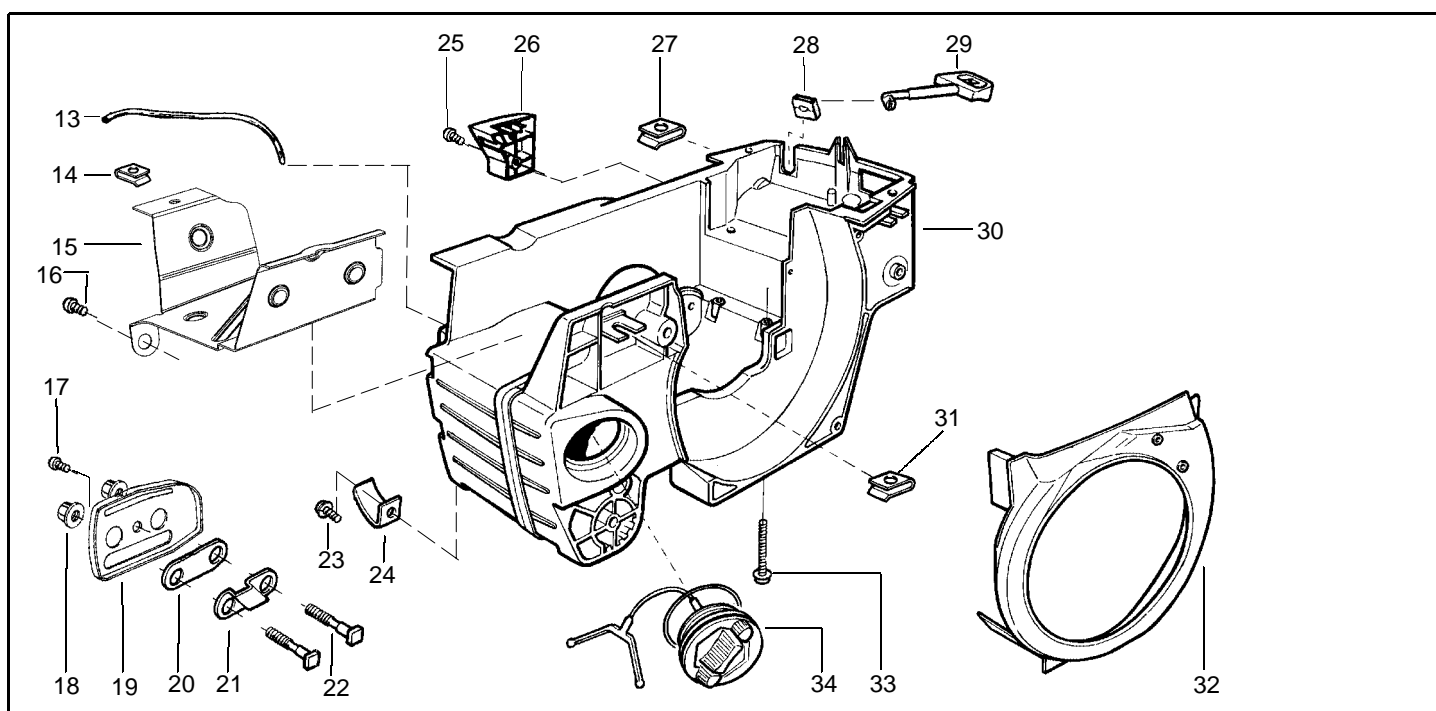

Ref.	Part No.	Description	Ref.	Part No.	Description
1	530014949	Assy-Clutch	18	530015917	Nut
2	530015611	Washer-Clutch	19	530047855	Plate-Bar
3	530047061	Assy-Clutch Drum w/Bearing	20	530019228	Gasket
4	530015907	Washer-Thrust	21	530036043	Plate-Bar Stud
5	530019174	Seal-Oil	22	530015877	Bar Bolt
6	530029834	Barrel-Oil Pump	23	530015878	Screw
7	530014776	Assy-Oil Pick-Up and Screen	24	530029850	Chain Catcher
8	530015896	Screw	25	530015893	Screw
9	530029835	Housing-Oil Pump	26	530052428	Cover
10	530029838	Assy-Plunger & Gear	27	530015922	Nut-Type "U" Speed
11	530029833	Worm-Oil Pump	28	530029830	Grommet
12	530014410	Assy-Oil Pump (Includes 6,9 & 10)	29	530029831	Lever-Choke
13	530052440	Tube-Oil Vent	30	530069942	Kit - Chassis Ass'y.
14	530055322	Clip-Retainer	31	530015922	Nut-Type "U" Speed
15	530055174	Shield-Heat	32	530029800	Plate-Baffle
16	530015805	Screw	33	530016037	Screw
17	530015896	Screw (optional)	34	501765602	Assy.- Oil Tank Cap

□ = NEW PART NUMBER FOR THIS IPL   K = REFER TO THE SERVICE REFERENCE INDICATED FOR MORE INFORMATION. (LOCATED AT END OF IPL)
D = THESE PARTS ARE ILLUSTRATED FOR CLARITY. ORDER COMPLETE ASSEMBLY.