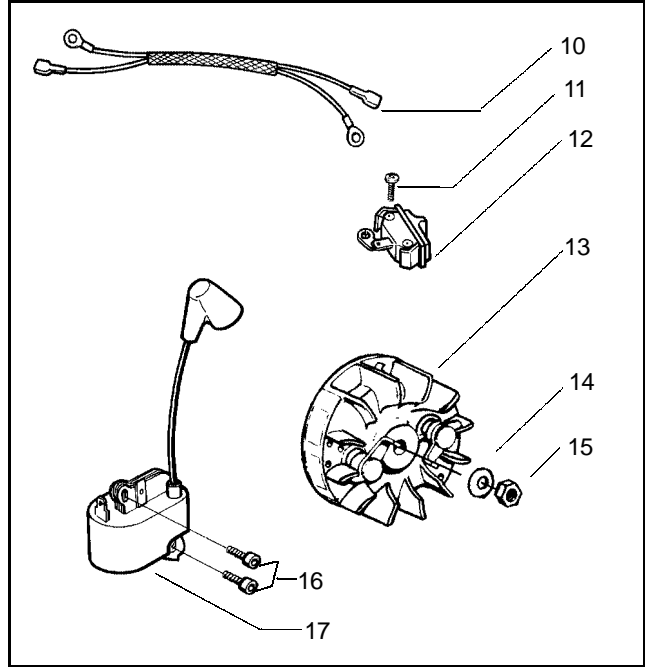

Ref.	Part No.	Description	Ref.	Part No.	Description	Ref.	Part No.	Description
1	530038491	Handle-Starter	12	503717901	Switch-Ignition	25	530015940	Screw
2	530069232	Kit-Rope	13	530039147	Assy. -Flywheel	26	530029870	Isolator
3	530015920	Screw	14	530015127	Washer-Flywheel	27	530055613	Assy. -Tank/Handle
4	530016080	Screw	15	530016071	Nut	28	530015906	Screw
5	530069313	Kit-Starter Pulley	16	530015895	Screw	29	530049876	Handle-Front
6	530015891	Spring-Recoil	17	530039143	Module - Ignition	30	530052439	Isolator-Front Handle
7	530047599	Assy-Fan Housing	18	530029869	Wire - Throttle	31	530029984	Isolator
8	530015892	Screw	19	530029863	Cap - Wire	32	530026119	Valve - Check
9	530015893	Screw	20	530029860	Pin	33	530038264	Plug - Vent
10	530403257	Assy-Leadwire Harness	21	530029861	Spring	34	501819603	Assy. Fuel Cap
11	530015896	Screw	22	530069587	Kit - Throttle Trigger			
			23	530069247	Kit - Fuel line			
			24	530014497	Assy.- Fuel Pickup			

□ = NEW PART NUMBER FOR THIS IPL   K = REFER TO THE SERVICE REFERENCE INDICATED FOR MORE INFORMATION. (LOCATED AT END OF IPL)
D = THESE PARTS ARE ILLUSTRATED FOR CLARITY. ORDER COMPLETE ASSEMBLY.