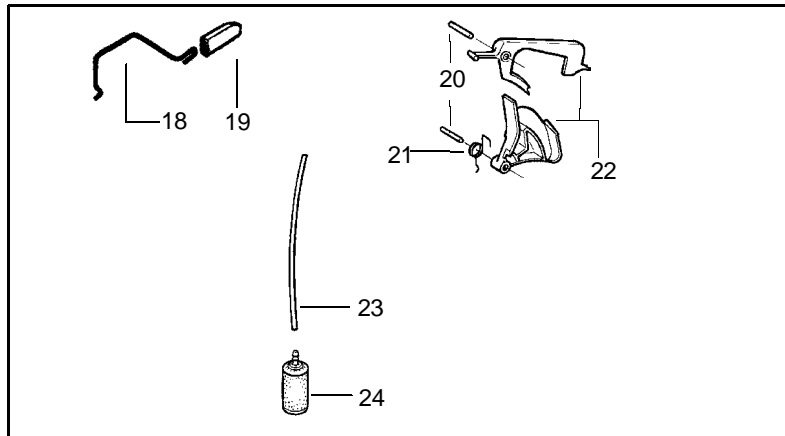

Ref.	Part No.	Description	Ref.	Part No.	Description	Ref.	Part No.	Description
1	530038491	Handle-Starter	12	503717901	Switch-Ignition	25	530015940	Screw
2	530069232	Kit-Rope	13	530039147	Assy. -Flywheel	26	530029870	Isolator
3	530015920	Screw	14	530015127	Washer-Flywheel	27	530055613	Assy. -Tank/Handle
4	530016080	Screw	15	530016071	Nut	28	530015906	Screw
5	530069313	Kit-Starter Pulley	16	530015895	Screw	29	530049876	Handle-Front
6	530015891	Spring-Recoil	17	530039143	Module - Ignition	30	530052439	Isolator-Front Handle
7	530047599	Assy-Fan Housing	18	530029869	Wire - Throttle	31	530029984	Isolator
8	530015892	Screw	19	530029863	Cap - Wire	32	530026119	Valve - Check
9	530015893	Screw	20	530029860	Pin	33	530038264	Plug - Vent
10	530403257	Assy-Leadwire Harness	21	530029861	Spring	34	501819603	Assy. Fuel Cap
11	530015896	Screw	22	530069587	Kit - Throttle Trigger			
			23	530069247	Kit - Fuel line			
			24	530014497	Assy.- Fuel Pickup			

□ = NEW PART NUMBER FOR THIS IPL   K = REFER TO THE SERVICE REFERENCE INDICATED FOR MORE INFORMATION. (LOCATED AT END OF IPL)
D = THESE PARTS ARE ILLUSTRATED FOR CLARITY. ORDER COMPLETE ASSEMBLY.