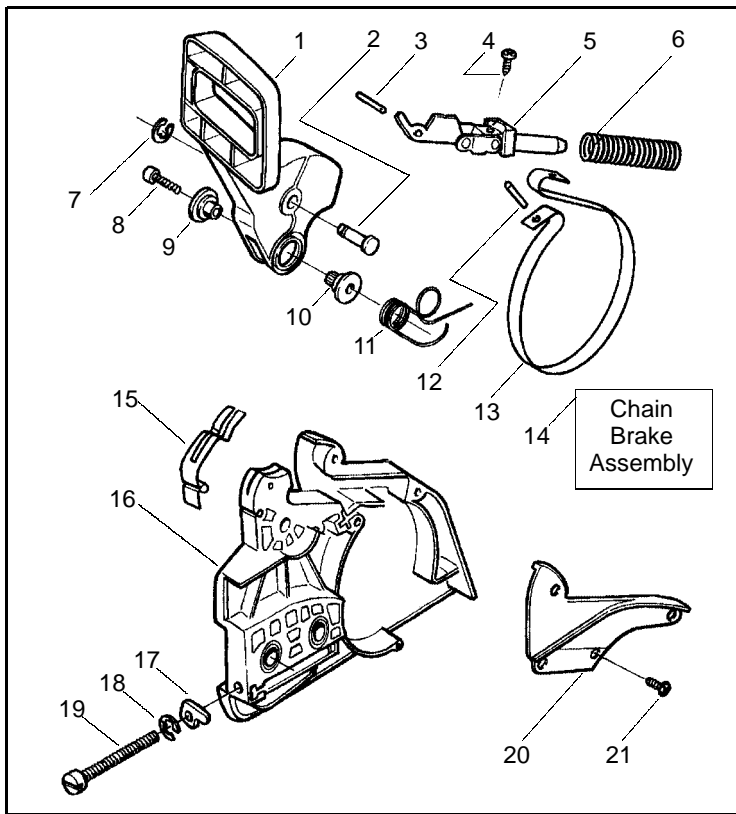

Ref.	Part No.	Description	Ref.	Part No.	Description
1	530071348	Kit- Lever & Link Assy.	27	530037652	Insulator-Heat
2	530029879	Pin-Pivot	28	530069944	Piston Kit (Includes pin and 29-31)
3	530015915	Pin-Link	29	530029805	Ring-Piston (36cc)
4	530015911	Screw	30	530015697	Piston Pin Retainer
5	530054741	Assy-Front Link	31	530049794	Cap-Crankcase
6	530016237	Spring-Chain Brake	32	530015897	Screw
7	530024419	Retainer			Not Shown
8	530015914	Screw			
9	530049075	Journal-Right			
10	530029881	Journal-Left			
11	530015910	Spring-Handguard			
12	530015913	Pin-Spring			
13	530052232	Band-Brake			
14	530054802	Assy-Chain Brake			
15	530029878	Spring-Position			
16	530049483	Cover-Clutch			
17	530015826	Pin-Bar Adjusting			
18	530038593	Retainer	530086384		Manual-Operator's - U.S.- California Only
19	530016110	Screw-Bar Adjusting	530031135		Screch
20	530053035	Cover-Chain Brake Spring	530047839		Decal-Warning
21	530015911	Screw			
22	530016154	Screw			
23	530047609	Assy-Cylinder Shield			
24	530015696	Clip			
25	952030150	Spark Plug (RCJ-7Y)			
26	530069940	Kit-Cylinder (incl.#32)			