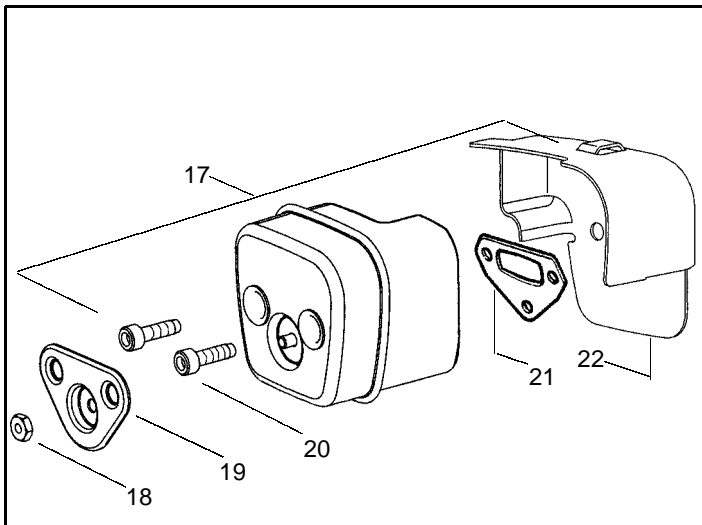

Ref.	Part No.	Description	Ref.	Part No.	Description
1	530029813	Assy-Turbo Air Cleaner	13	530015968	Stud - Carb.
2	530019203	Seal - Turbo Clean	14	530016008	Nut
3	530029814	Sleeve-Intake	15	530029811	Air-Filter - Top
4	530053435	Seal-Impulse	16	530015899	Screw
5	530015814	Screw	17	530071511	Kit-Muffler (Includes 20,21 & 22)
6	530037465	Adapter - Carb.	18	530016359	Nut-Brass
7	530019172	Gasket-Carburetor	19	530055600	Cover-Bolt
8	530071510	Carburetor-WT-540	20	530016338	Screw-Muffler
9	530037466	Grommet-Final	21	530055128	Gasket-Muffler
10	530047767	Plate - Support	22	530055171	Backplate-Muffler
11	530015896	Screw	23	530019259	Assy. -Bearing and Seal
12	530036582	Air Filter - Bottom	24	503920801	Assy-Crankshaft & Rod

□ = NEW PART NUMBER FOR THIS IPL
D = THESE PARTS ARE ILLUSTRATED FOR CLARITY. ORDER COMPLETE ASSEMBLY.