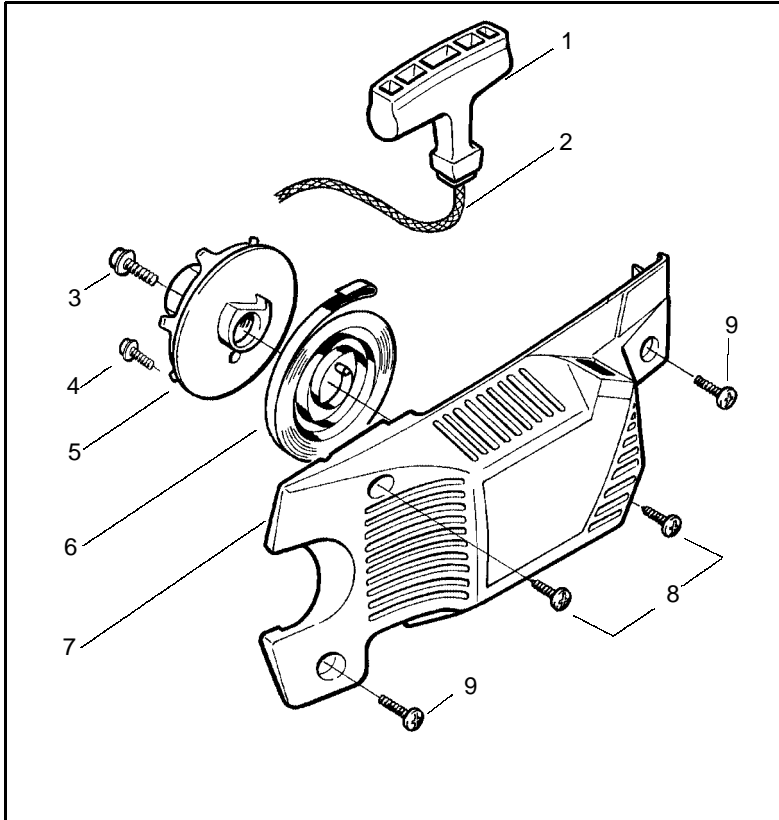

Ref.	Part No.	Description	Ref.	Part No.	Description	Ref.	Part No.	Description
1	530038491	Handle-Starter	12	503717901	Switch-Ignition	25	530015940	Screw
2	530069232	Kit-Rope	13	530039147	Assy. -Flywheel	26	530029870	Isolator
3	530015920	Screw	14	530015127	Washer-Flywheel	27	530055613	Assy. -Tank/Handle
4	530016080	Screw	15	530016071	Nut	28	530015906	Screw
5	530069313	Kit-Starter Pulley	16	530015895	Screw	29	530049876	Handle-Front
6	530015891	Spring-Recoil	17	530039143	Module - Ignition	30	530052439	Isolator-Front Handle
7	530047599	Assy-Fan Housing	18	530029869	Wire - Throttle	31	530029984	Isolator
8	530015892	Screw	19	530029863	Cap - Wire	32	530026119	Valve - Check
9	530015893	Screw	20	530029860	Pin	33	530038264	Plug - Vent
10	530403257	Assy-Leadwire Harness	21	530029861	Spring	34	501819603	Assy. Fuel Cap
11	530015896	Screw	22	530069587	Kit - Throttle Trigger			
			23	530069247	Kit - Fuel line			
			24	530014497	Assy.- Fuel Pickup			

□ = NEW PART NUMBER FOR THIS IPL   K = REFER TO THE SERVICE REFERENCE INDICATED FOR MORE INFORMATION. (LOCATED AT END OF IPL)
D = THESE PARTS ARE ILLUSTRATED FOR CLARITY. ORDER COMPLETE ASSEMBLY.