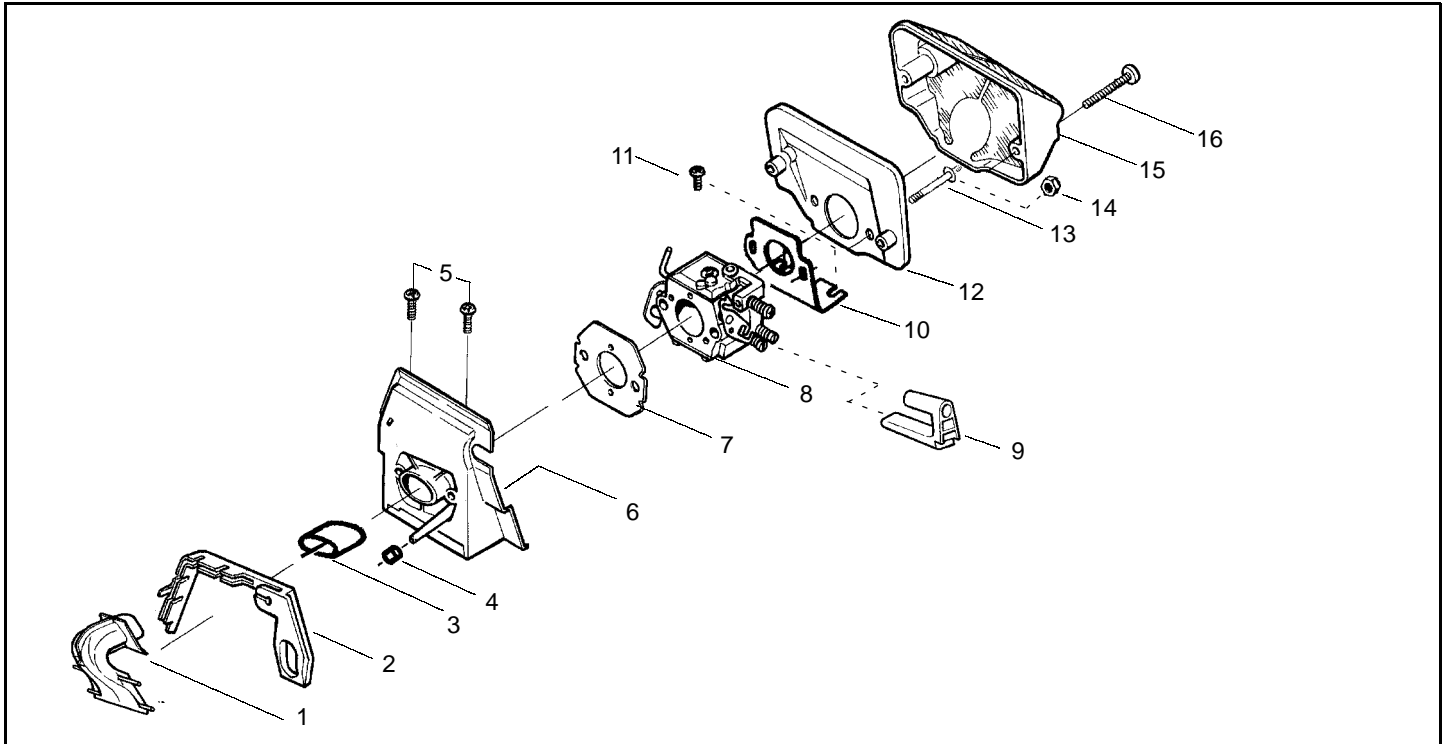

Ref.	Part No.	Description	Ref.	Part No.	Description
1	530029813	Assy-Turbo Air Cleaner	13	530015968	Stud - Carb.
2	530019203	Seal - Turbo Clean	14	530016008	Nut
3	530029814	Sleeve-Intake	15	530029811	Air-Filter - Top
4	530053435	Seal-Impulse	16	530015899	Screw
5	530015814	Screw	17	530071511	Kit-Muffler (Includes 20,21 & 22)
6	530037465	Adapter - Carb.	18	530016359	Nut-Brass
7	530019172	Gasket-Carburetor	19	530055600	Cover-Bolt
8	530071510	Carburetor-WT-540	20	530016338	Screw-Muffler
9	530037466	Grommet-Final	21	530055128	Gasket-Muffler
10	530047767	Plate - Support	22	530055171	Backplate-Muffler
11	530015896	Screw	23	530019259	Assy. -Bearing and Seal
12	530036582	Air Filter - Bottom	24	503920801	Assy-Crankshaft & Rod

□ = NEW PART NUMBER FOR THIS IPL
D = THESE PARTS ARE ILLUSTRATED FOR CLARITY. ORDER COMPLETE ASSEMBLY.