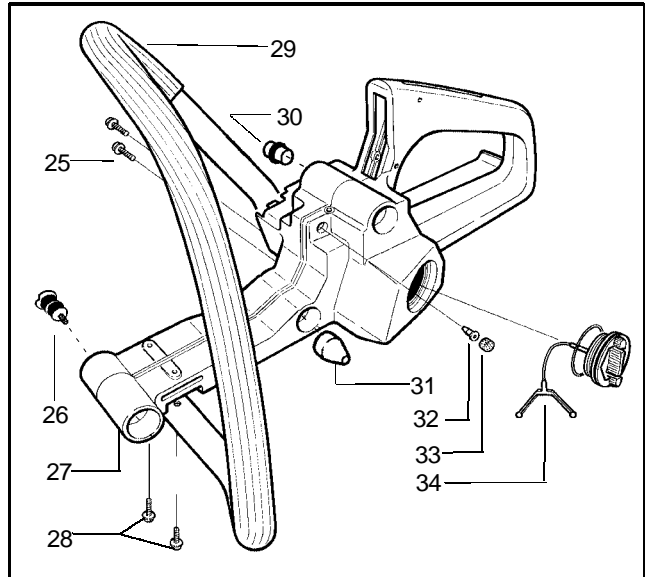

Ref.	Part No.	Description	Ref.	Part No.	Description	Ref.	Part No.	Description
1	530038491	Handle-Starter	12	503717901	Switch-Ignition	25	530015940	Screw
2	530069232	Kit-Rope	13	530039147	Assy. -Flywheel	26	530029870	Isolator
3	530015920	Screw	14	530015127	Washer-Flywheel	27	530055613	Assy. -Tank/Handle
4	530016080	Screw	15	530016071	Nut	28	530015906	Screw
5	530069313	Kit-Starter Pulley	16	530015895	Screw	29	530049876	Handle-Front
6	530015891	Spring-Recoil	17	530039143	Module - Ignition	30	530052439	Isolator-Front Handle
7	530047599	Assy-Fan Housing	18	530029869	Wire - Throttle	31	530029984	Isolator
8	530015892	Screw	19	530029863	Cap - Wire	32	530026119	Valve - Check
9	530015893	Screw	20	530029860	Pin	33	530038264	Plug - Vent
10	530403257	Assy-Leadwire Harness	21	530029861	Spring	34	501819603	Assy. Fuel Cap
11	530015896	Screw	22	530069587	Kit - Throttle Trigger			
			23	530069247	Kit - Fuel line			
			24	530014497	Assy.- Fuel Pickup			

□ = NEW PART NUMBER FOR THIS IPL   K = REFER TO THE SERVICE REFERENCE INDICATED FOR MORE INFORMATION. (LOCATED AT END OF IPL)
D = THESE PARTS ARE ILLUSTRATED FOR CLARITY. ORDER COMPLETE ASSEMBLY.