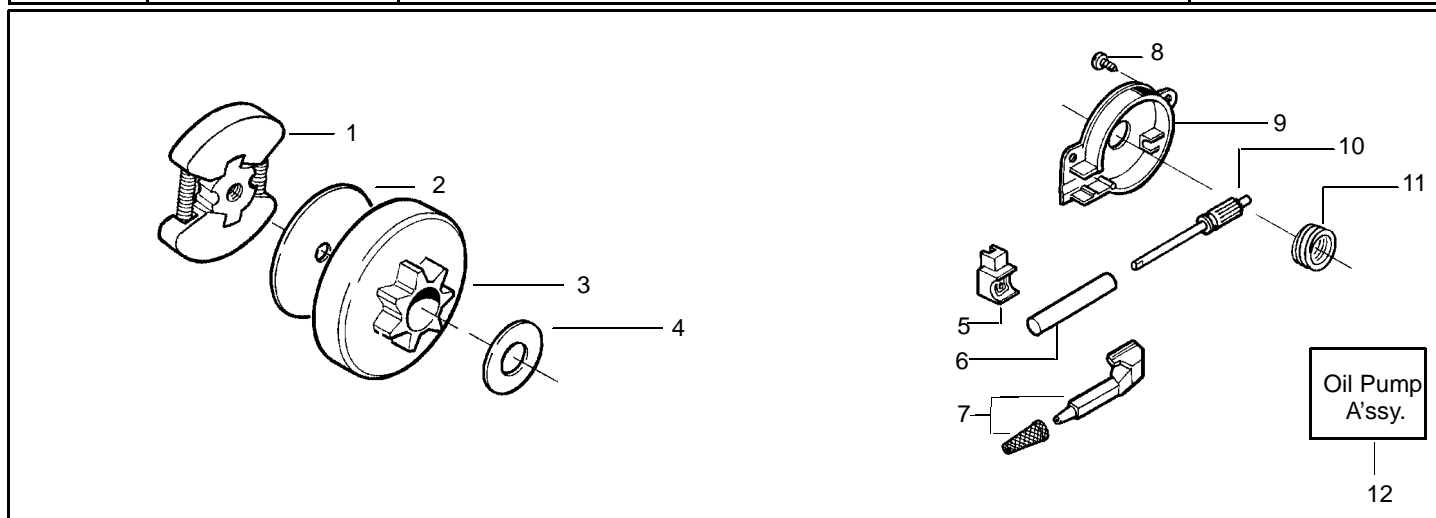

Ref.	Part No.	Description	Ref.	Part No.	Description
1	530014949	Assy-Clutch	18	530015917	Nut
2	530015611	Washer-Clutch	19	530047855	Plate-Bar
3	530047061	Assy-Clutch Drum w/Bearing	20	530019228	Gasket
4	530015907	Washer-Thrust	21	530036043	Plate-Bar Stud
5	530019174	Seal-Oil	22	530015877	Bar Bolt
6	530029834	Barrel-Oil Pump	23	530015878	Screw
7	530014776	Assy-Oil Pick-Up and Screen	24	530029850	Chain Catcher
8	530015896	Screw	25	530015893	Screw
9	530029835	Housing-Oil Pump	26	530052428	Cover
10	530029838	Assy-Plunger & Gear	27	530015922	Nut-Type "U" Speed
11	530029833	Worm-Oil Pump	28	530029830	Grommet
12	530014410	Assy-Oil Pump (Includes 6,9 & 10)	29	530029831	Lever-Choke
13	530052440	Tube-Oil Vent	30	530069942	Kit - Chassis Ass'y.
14	530055322	Clip-Retainer	31	530015922	Nut-Type "U" Speed
15	530055174	Shield-Heat	32	530029800	Plate-Baffle
16	530015805	Screw	33	530016037	Screw
17	530015896	Screw (optional)	34	501765602	Assy.- Oil Tank Cap

□ = NEW PART NUMBER FOR THIS IPL   K = REFER TO THE SERVICE REFERENCE INDICATED FOR MORE INFORMATION. (LOCATED AT END OF IPL)
D = THESE PARTS ARE ILLUSTRATED FOR CLARITY. ORDER COMPLETE ASSEMBLY.